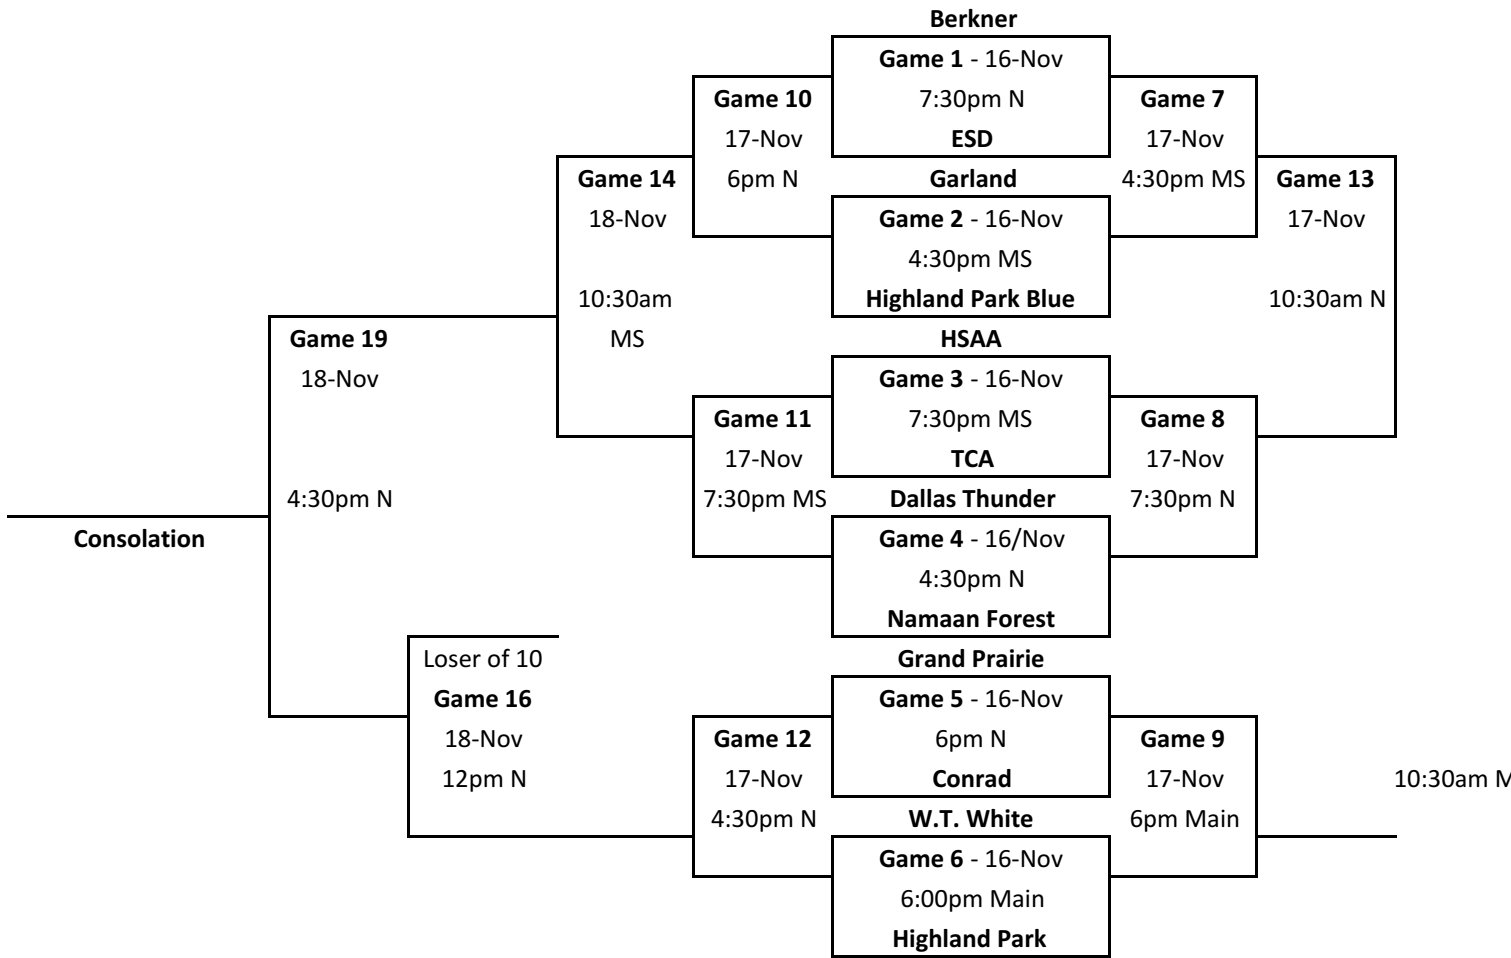

Top Team = White

**Friendship Games**

Loser of Game 11	Loser of Game 8
<b>Game 17</b> 18-Nov	<b>Game 18</b> - 18-Nov
1:30pm N	1:30pm Main
Loser of Game 12	Loser of Game 9

Top Team = White

**Top Team = White**

**Top Team = White**