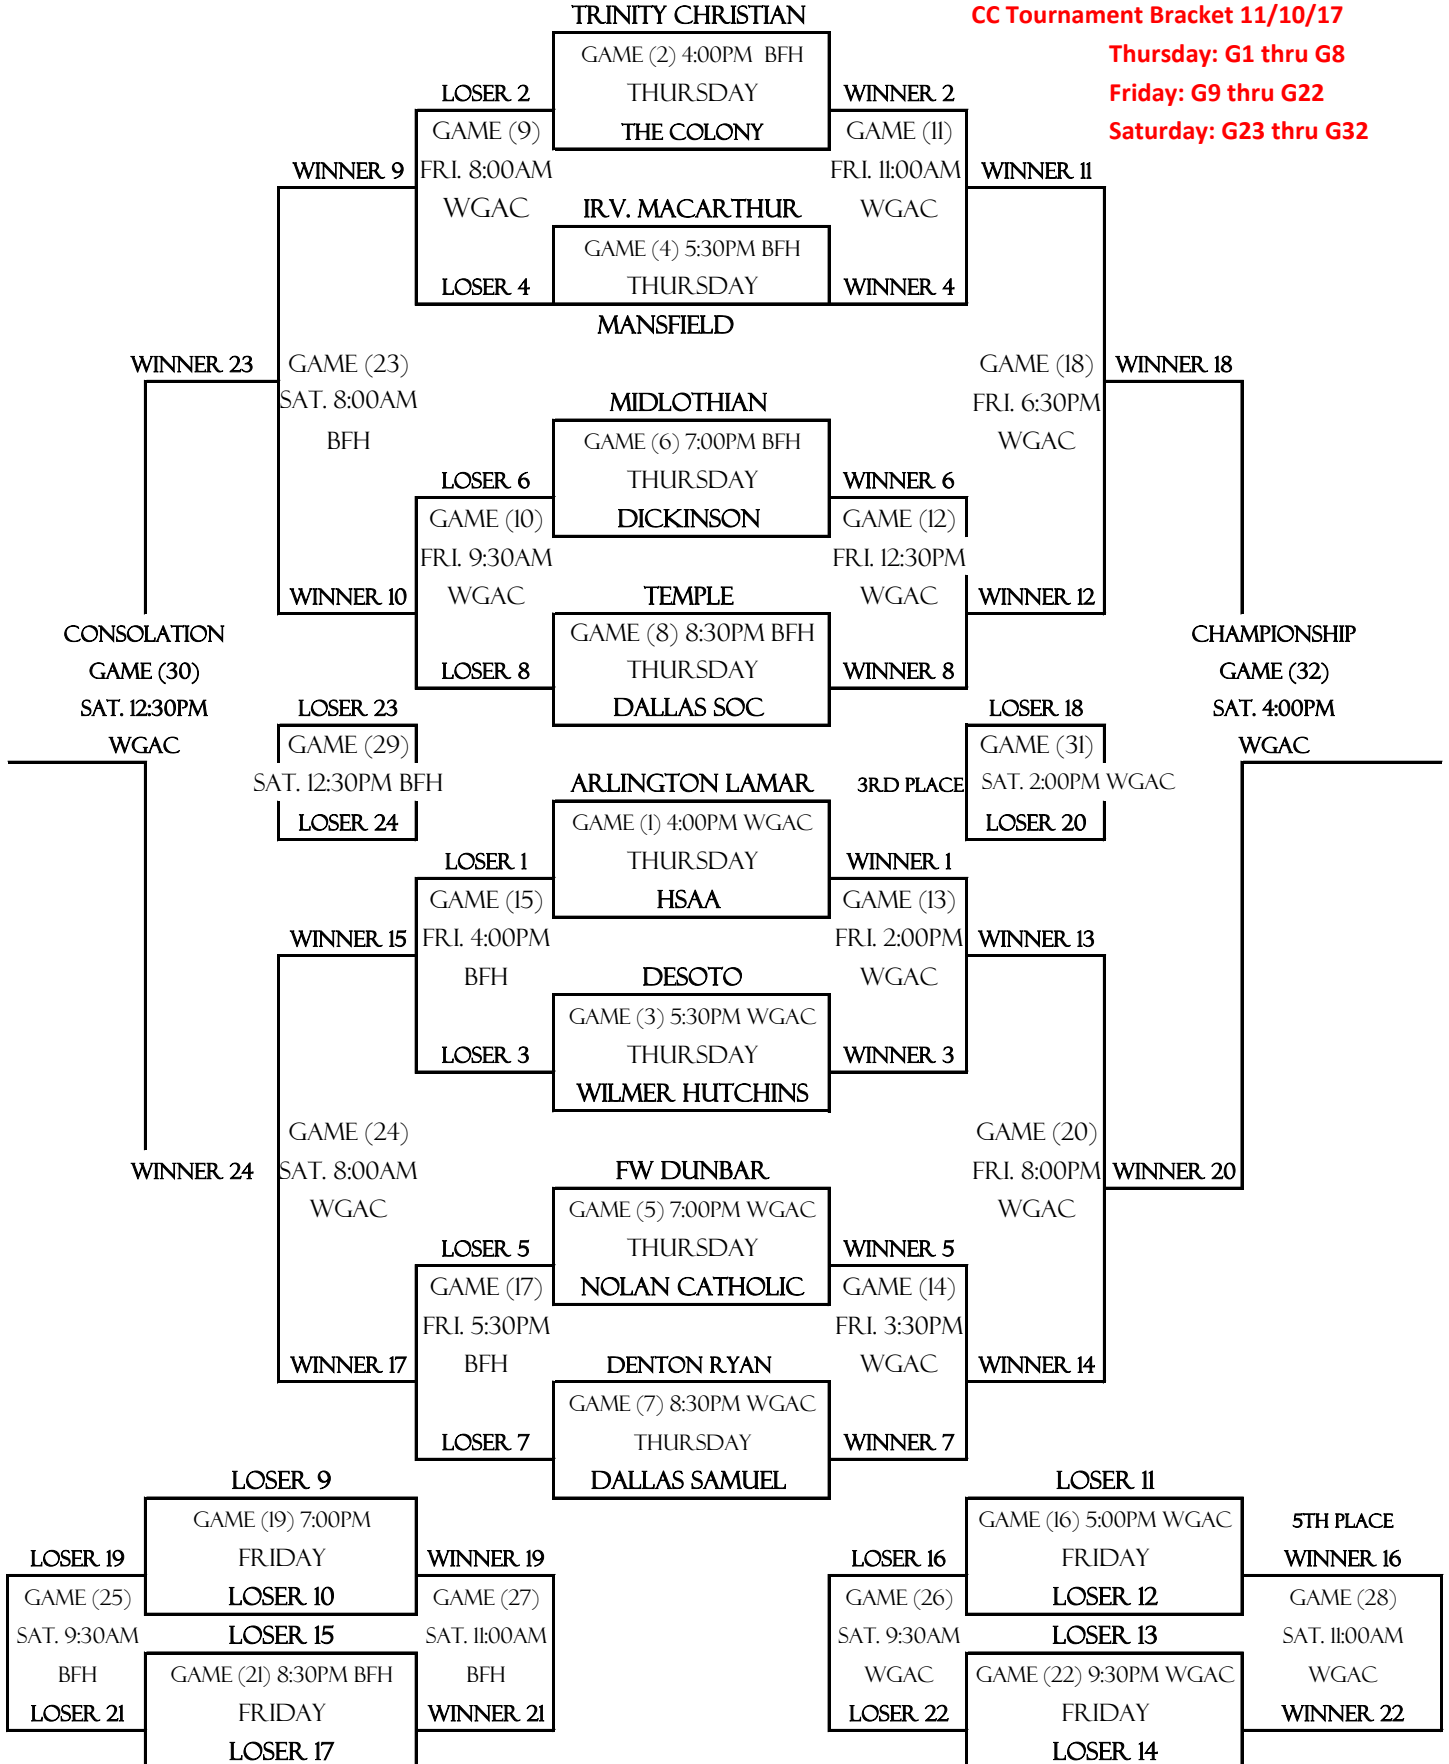

# 2017 FWISD COWTOWN CLASSIC TOURNAMENT BRACKET

## NOVEMBER 30TH - DECEMBER 2ND

CC Tournament Bracket 11/10/17

Thursday: G1 thru G8

Friday: G9 thru G22

Saturday: G23 thru G32

TOP TEAM IS HOME AND WILL WEAR WHITE JERSEY. WARM-UP BALLS WILL BE PROVIDED.